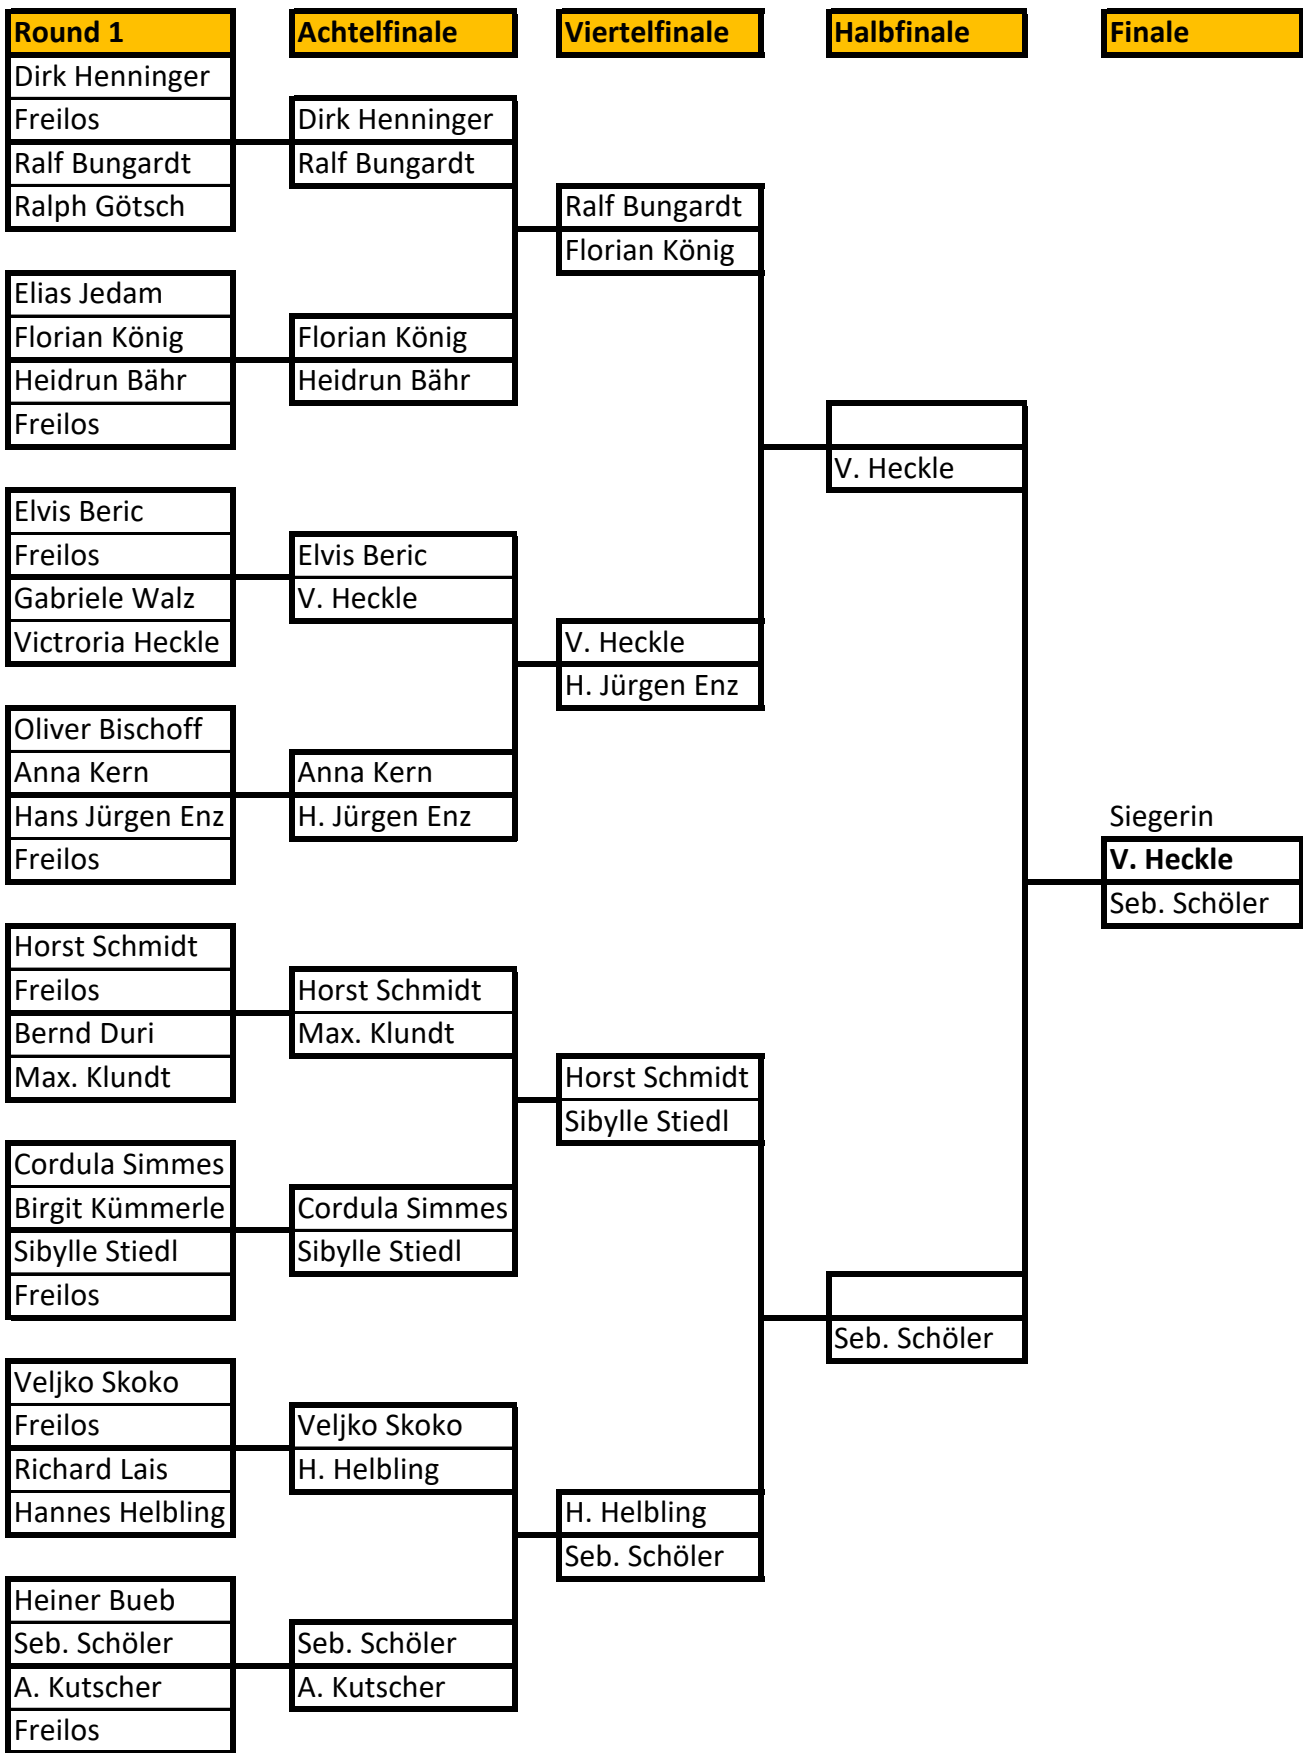

Matchplay 2022, Group 1 HCP 0-15,0

Matchplay 2022, Group 2 HCP 15,1-36,0