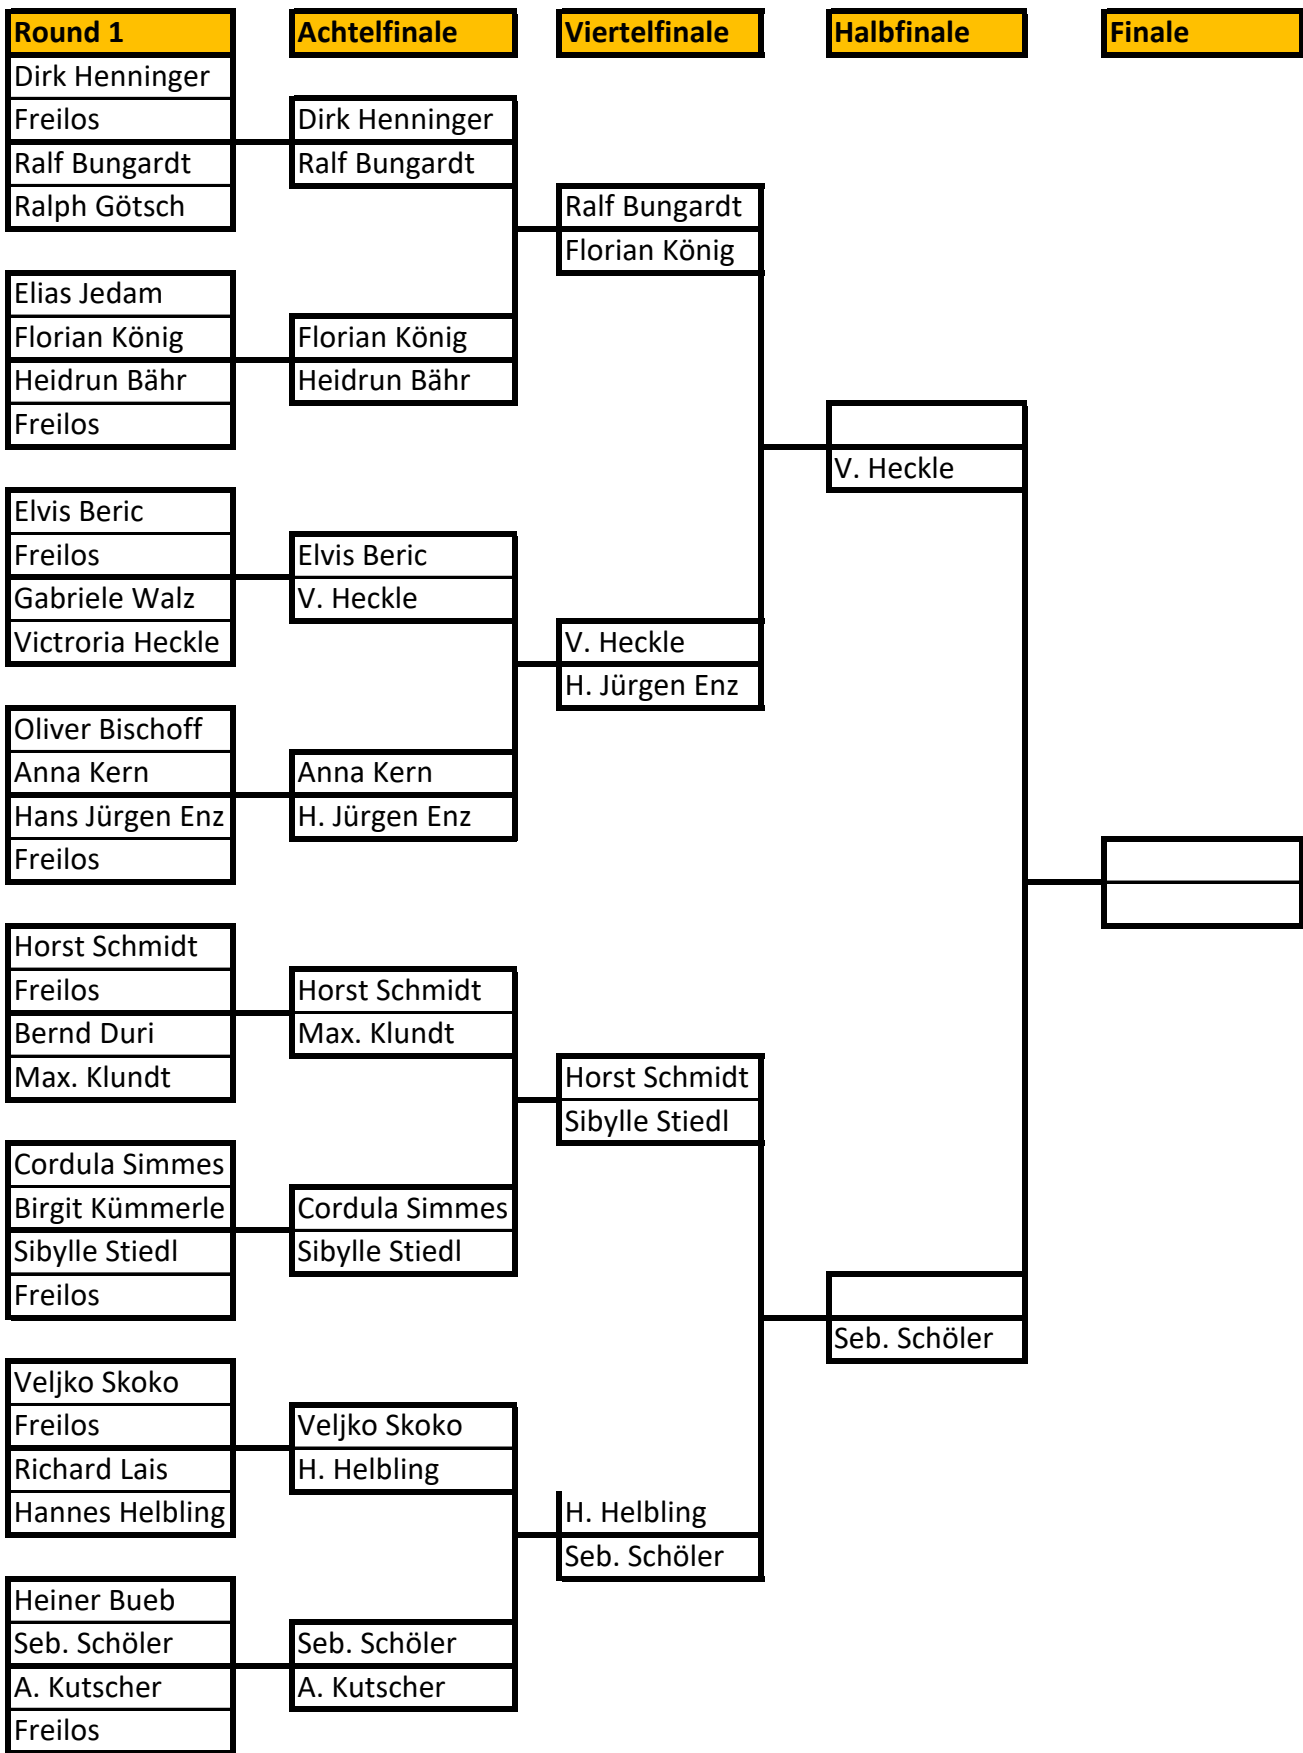

Matchplay 2022, Group 1 HCP 0-15,0

Matchplay 2022, Group 2 HCP 15,1-36,0