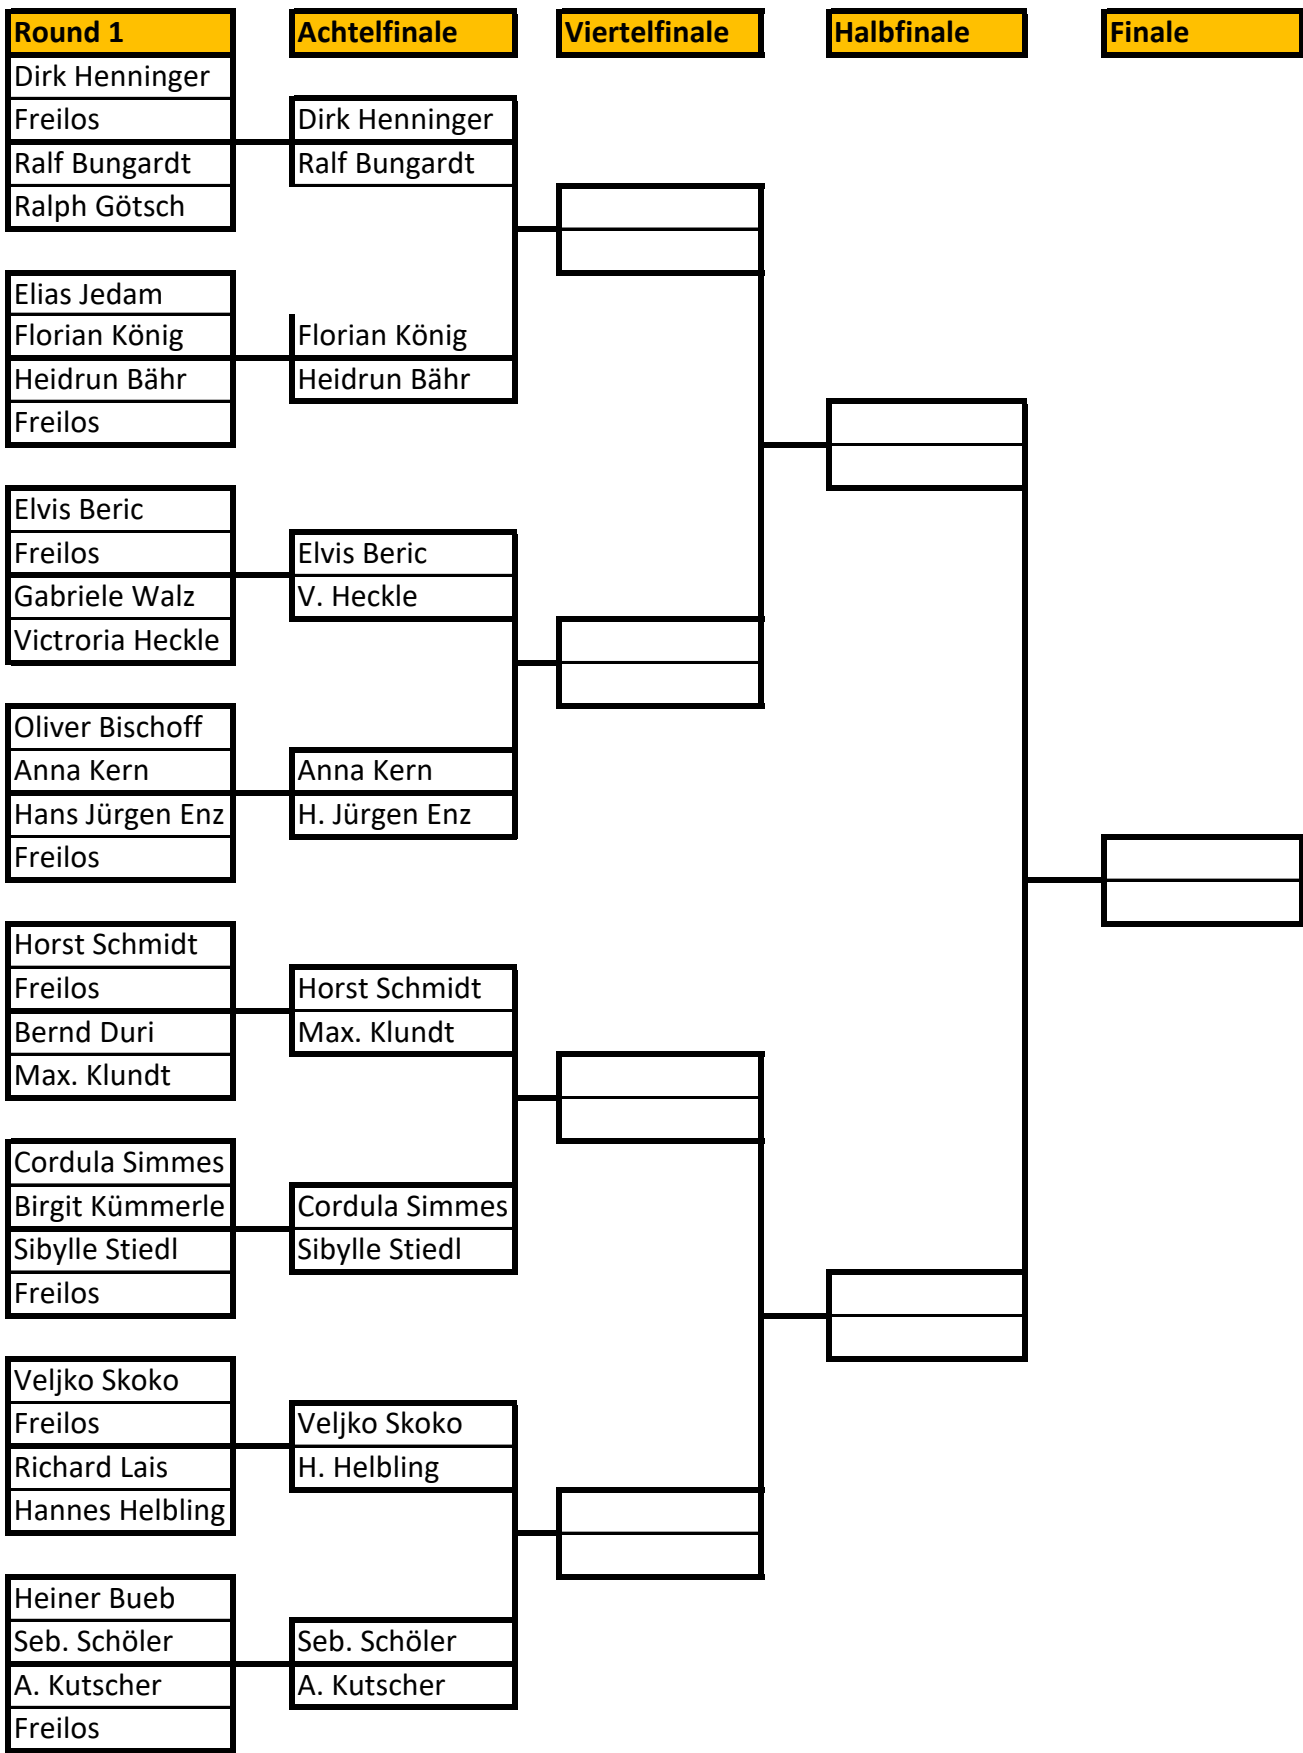

# Matchplay 2022, Group 1 HCP 0-15,0

# Matchplay 2022, Group 2 HCP 15,1-36,0